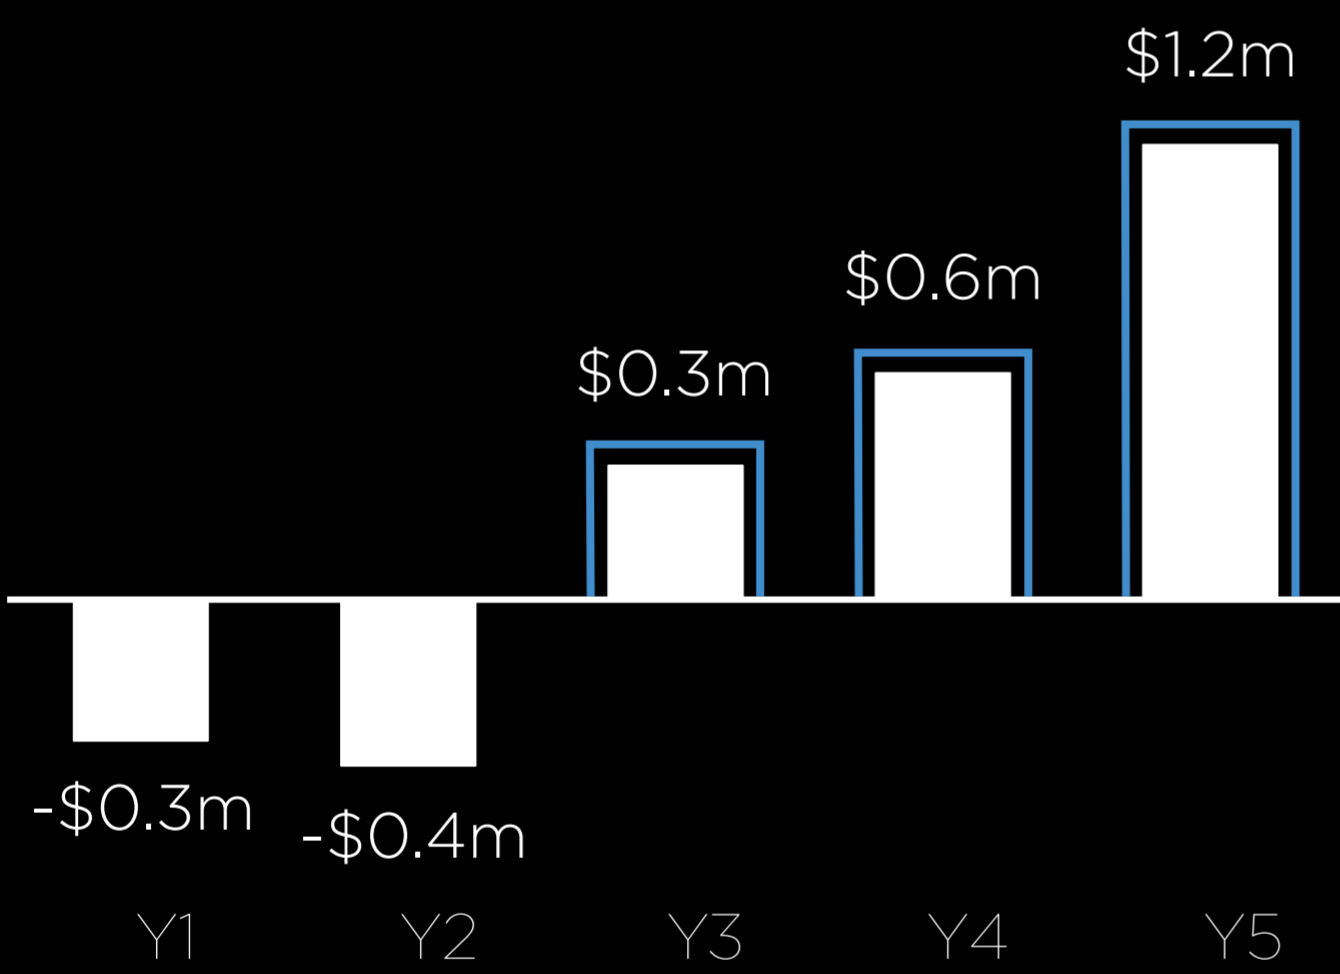

TALON

CUT WITH CONFIDENCE

SPECS

- 24 ms retraction time
- compatible with standard utility blades
- safety disable button
- thumb slider
- rechargeable battery

MARKET

Net Income

Price Breakdown

THANK YOU